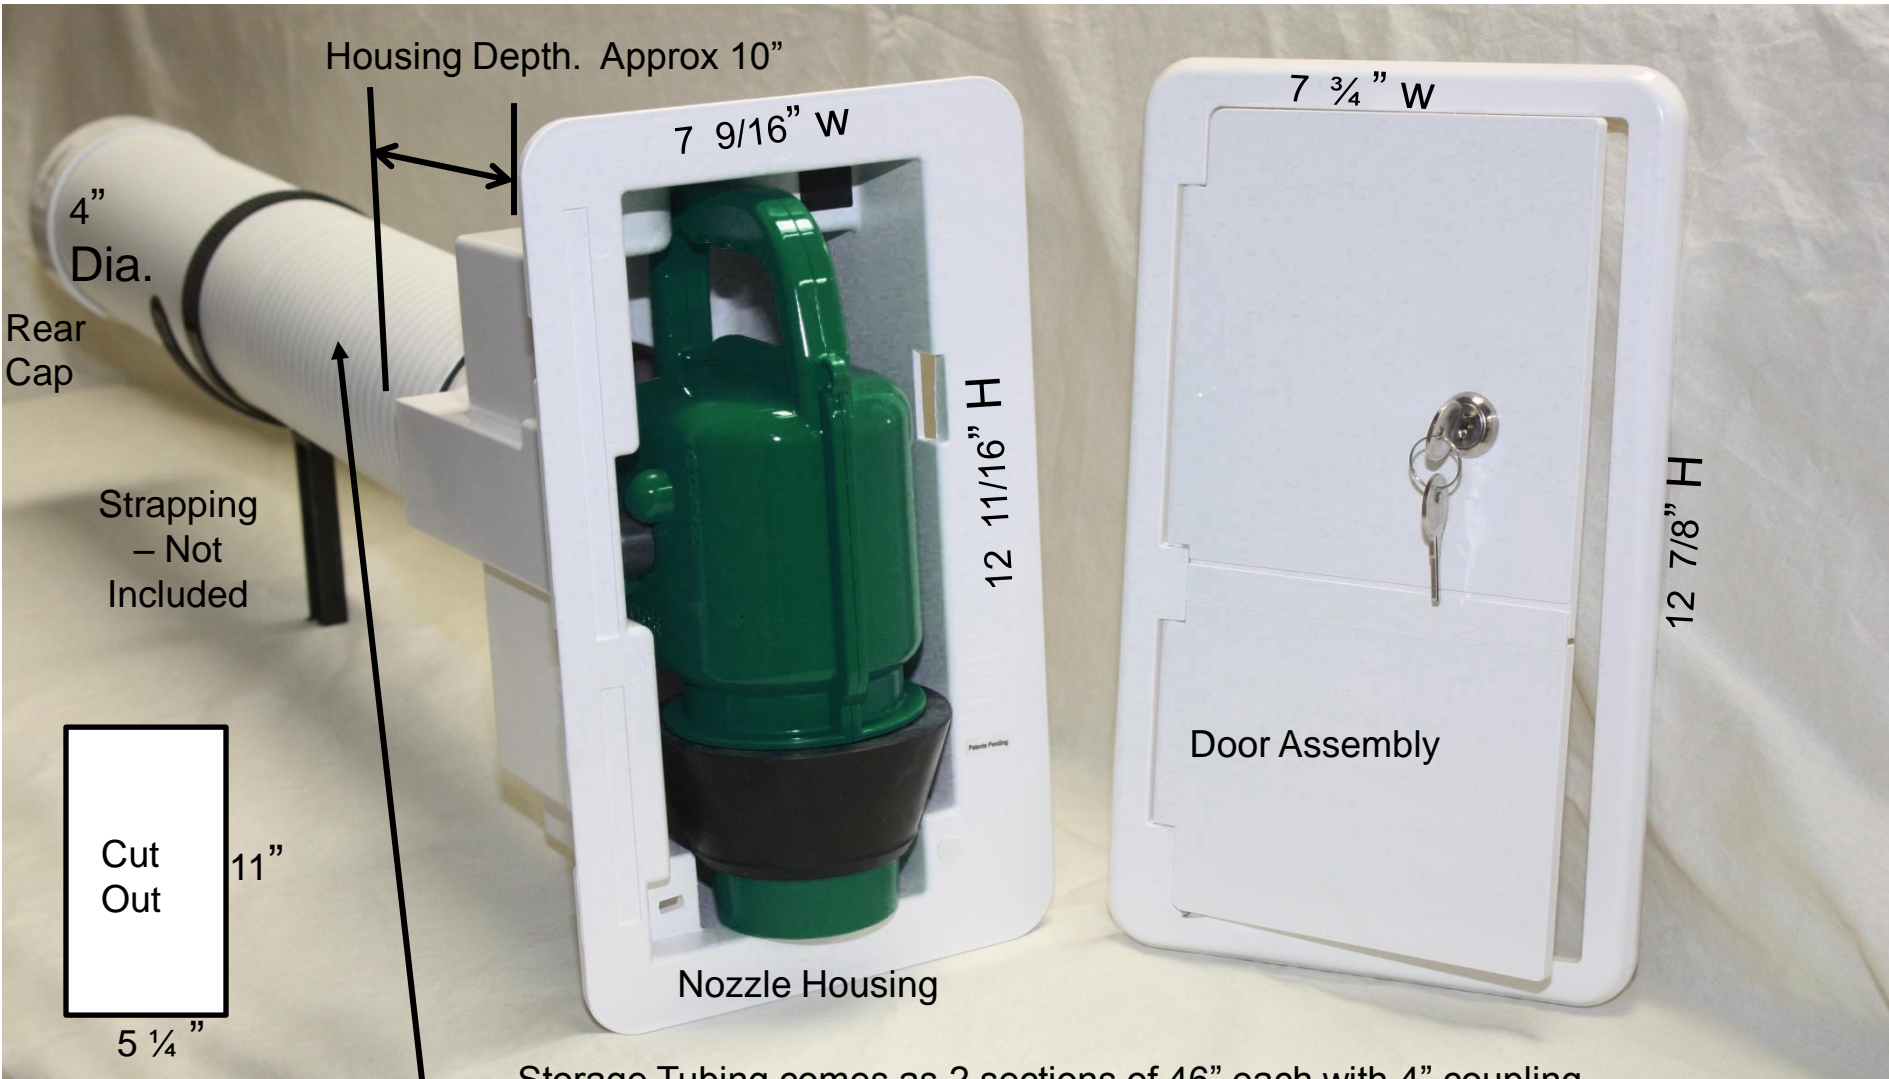

PN 5709 Tubular Storage Dimensions

Storage Tubing comes as 2 sections of 46" each with 4" coupling.
Max. tubing Length 92" will fit most Class A Motor Homes. Cut to size as needed.