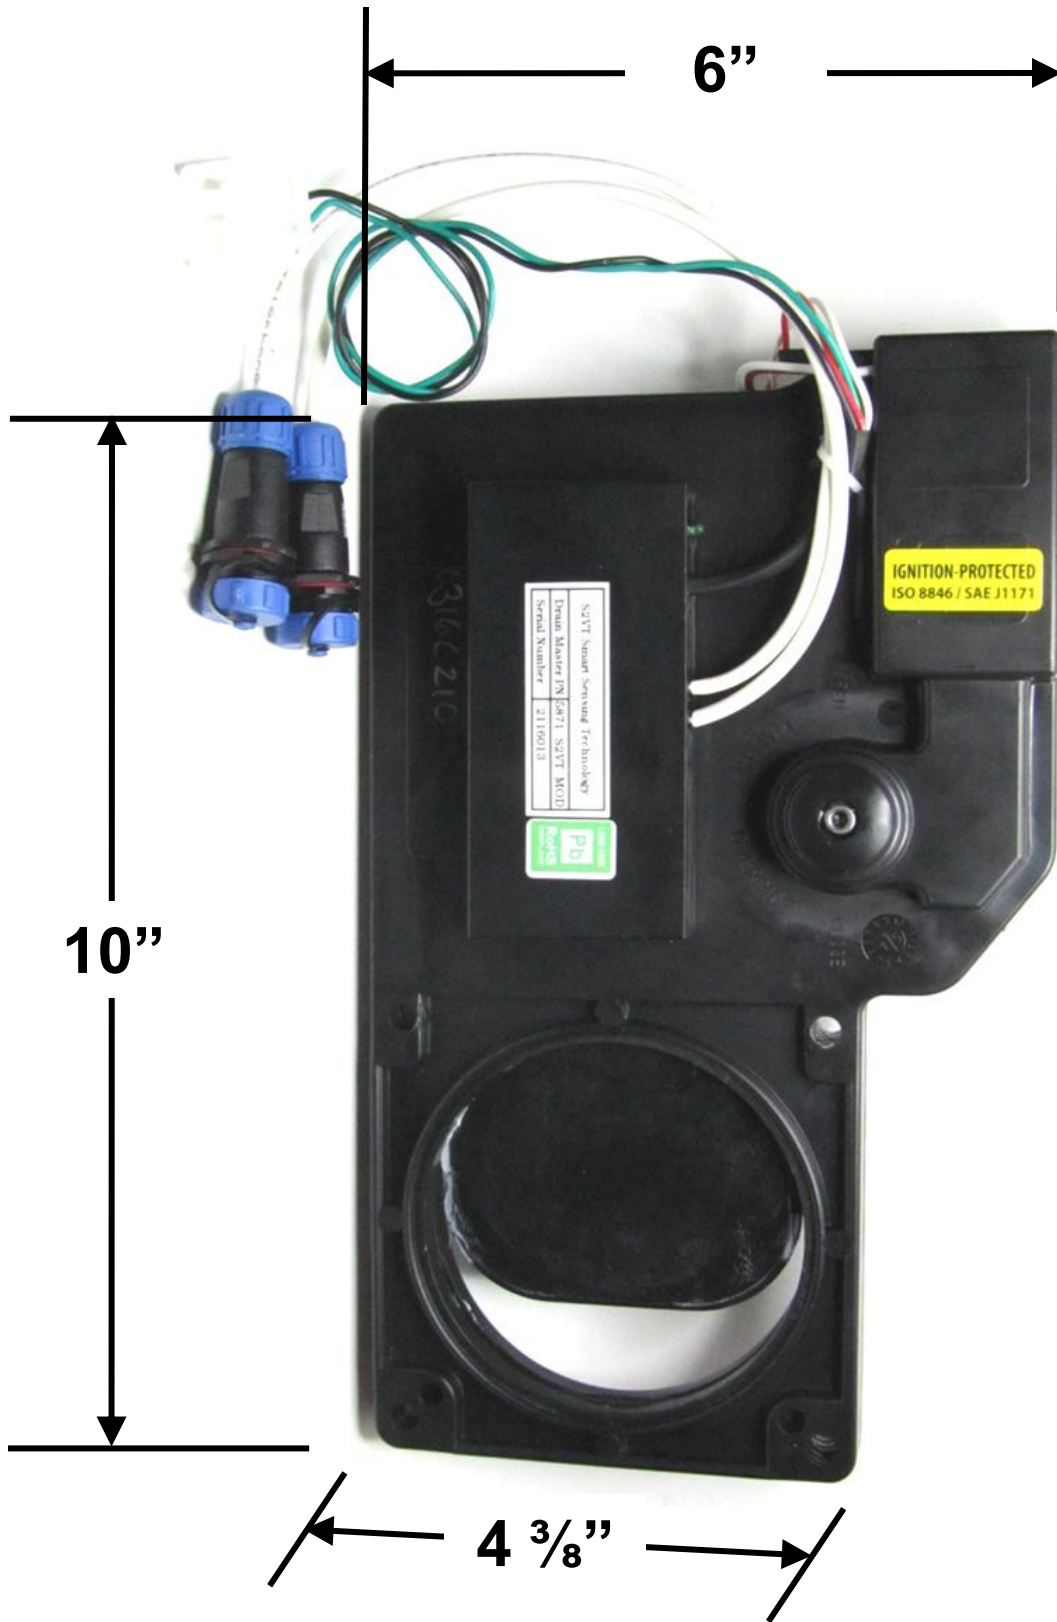

S2VT Valve Product Dimensions

Doc DM94

Download or view S2VT companion documents in PDF format from 'Product Manuals' at our website

- DM88 S2VT Install Instructions
- DM89 S2VT Switch and IP 66 cable Installation
- DM90 S2VT Valve Configuration Guide
- DM91 S2VT Wiring Diagram
- DM93 System Master Switch Installation