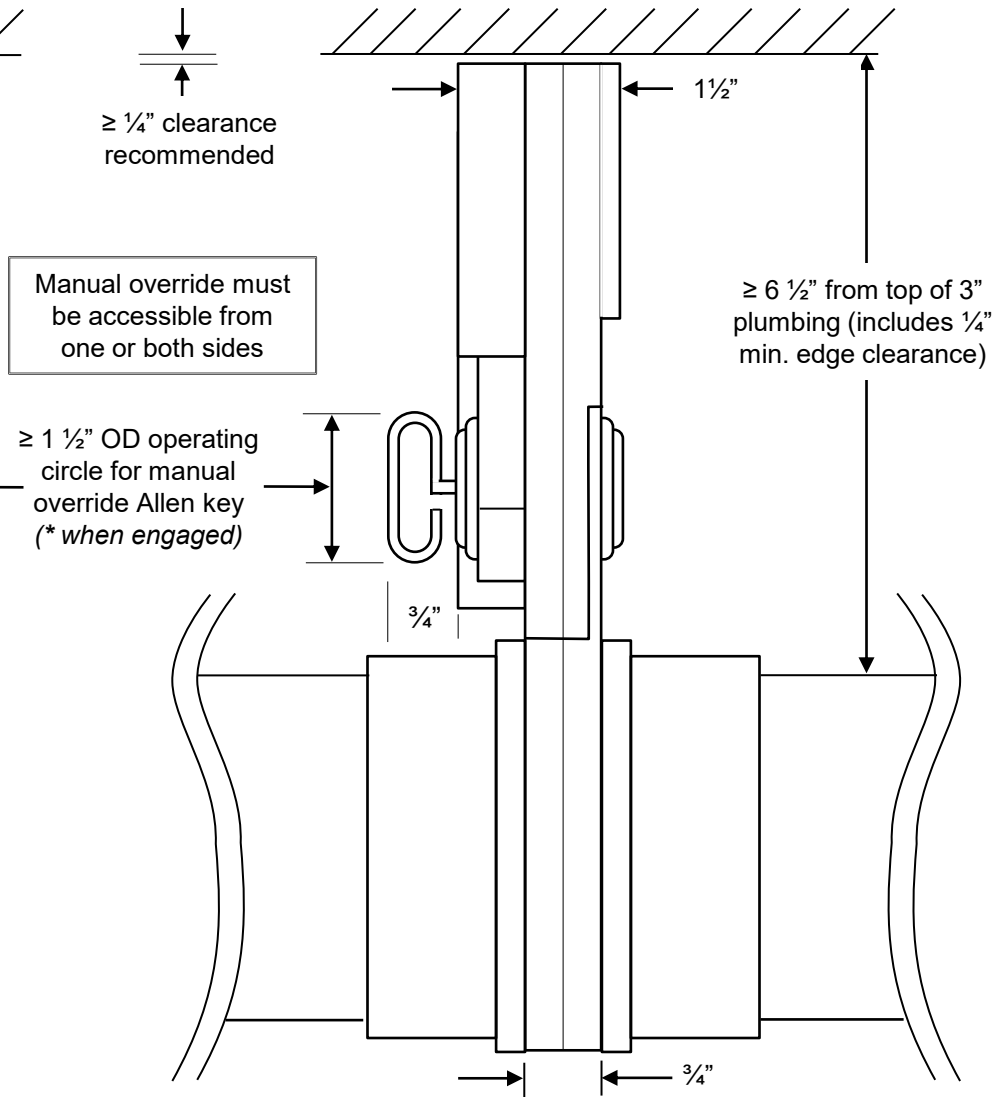

# Mounting Space for Vertical – 12 O'clock – Optimum Install Orientation

Not to Scale

All Dimensions in Inches

Face View

Side View

Manual override must be accessible from one or both sides

$\geq 1 \frac{1}{2}$ " OD operating circle for manual override Allen key (\* when engaged)