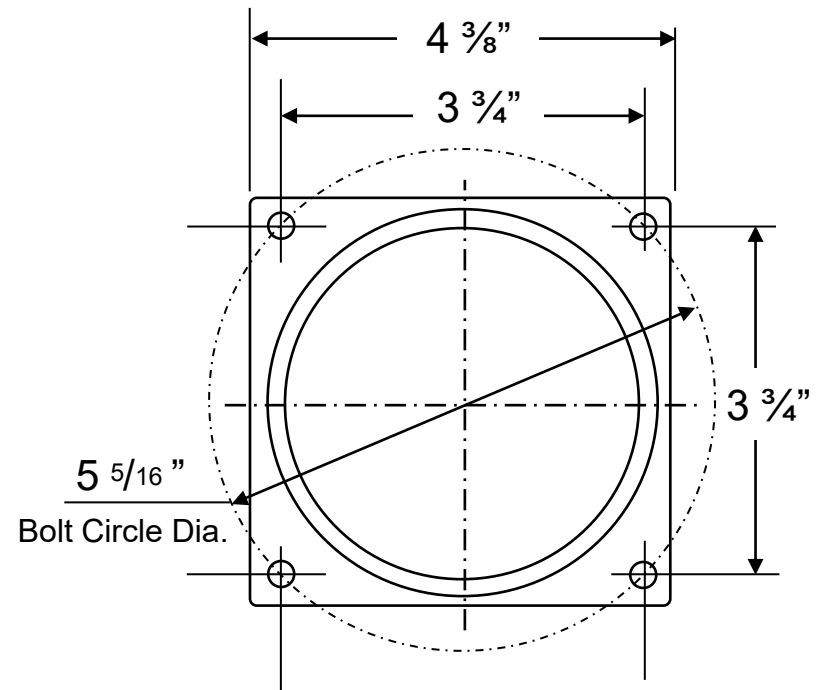

S3VT Pro Series Valve – Principal Dimensions

Questions?
Call 1 877 787 8833