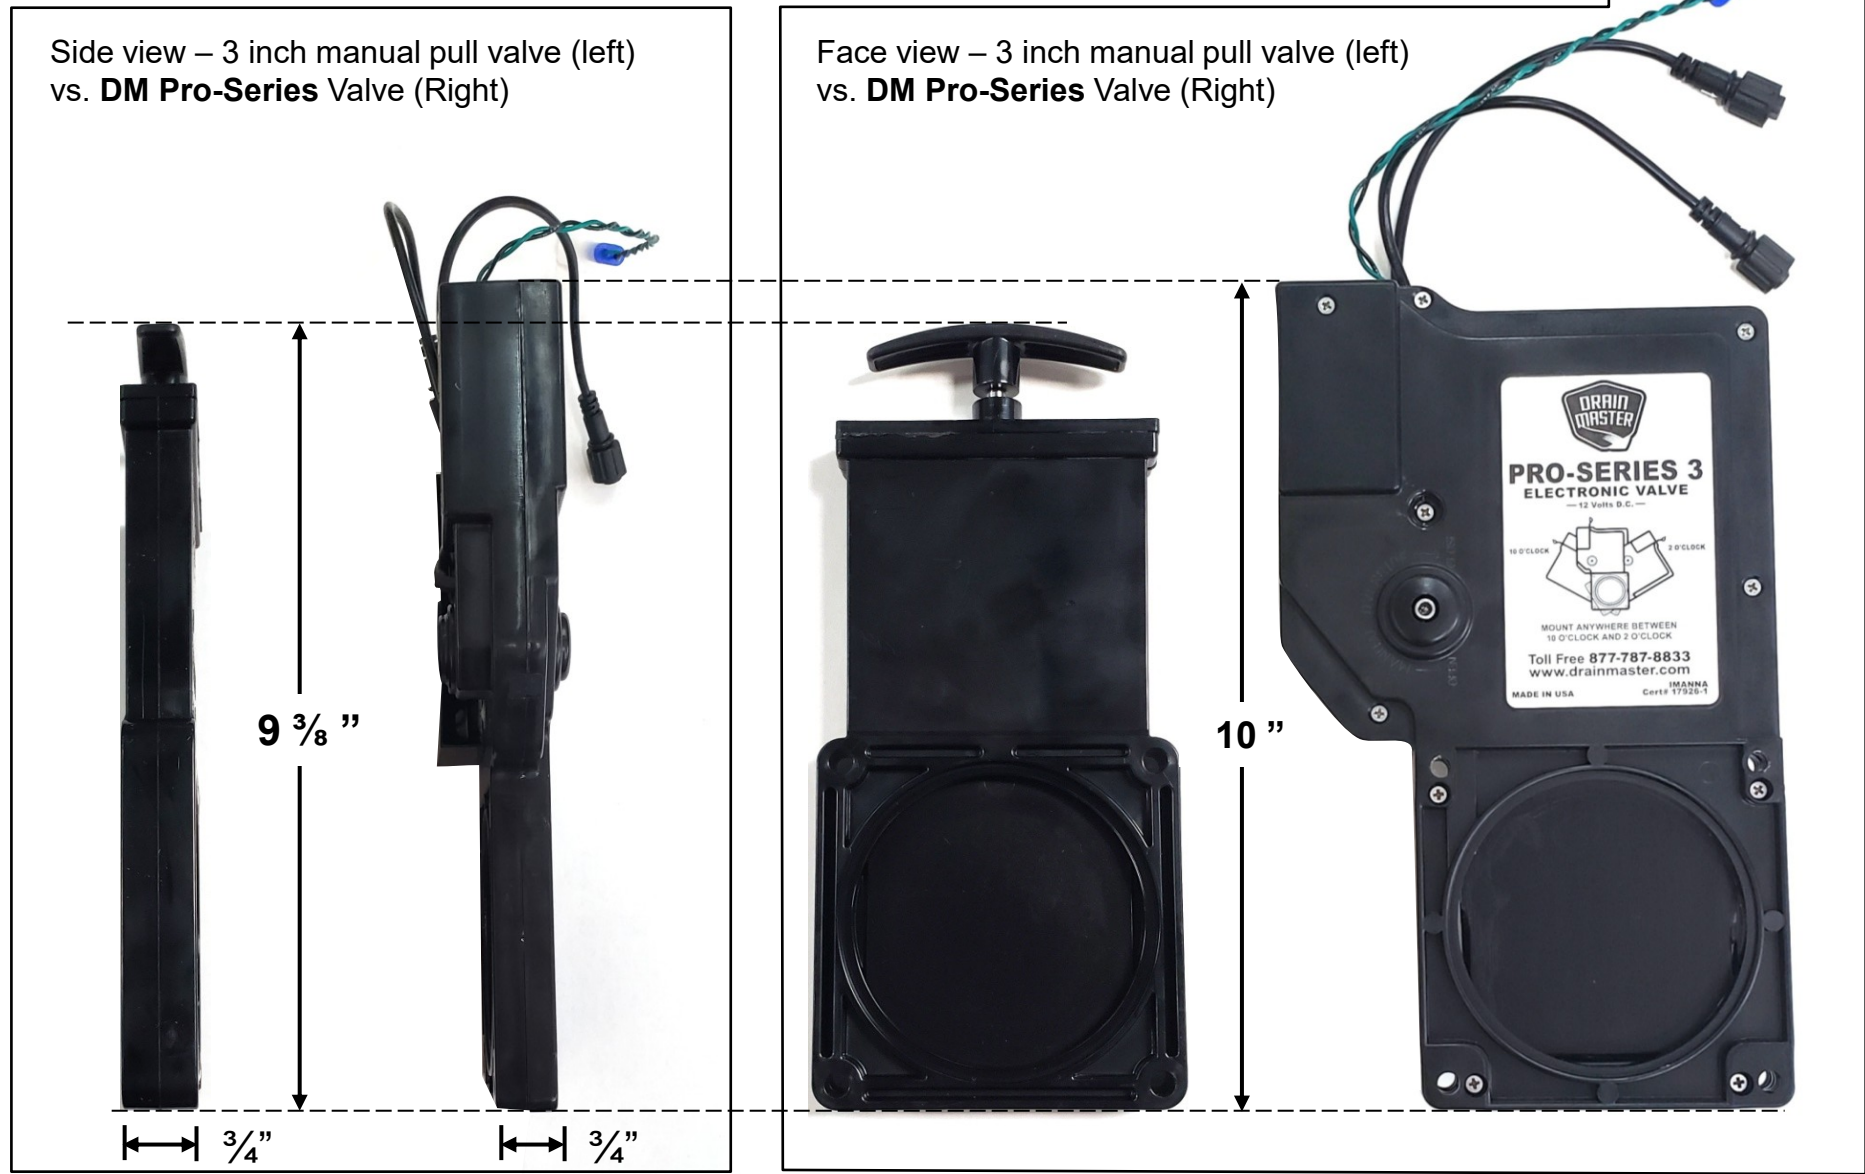

# Size comparison with standard 3 inch manual pull valve CLOSED

Side view – 3 inch manual pull valve (left)  
vs. **DM Pro-Series Valve** (Right)

Face view – 3 inch manual pull valve (left)  
vs. **DM Pro-Series Valve** (Right)