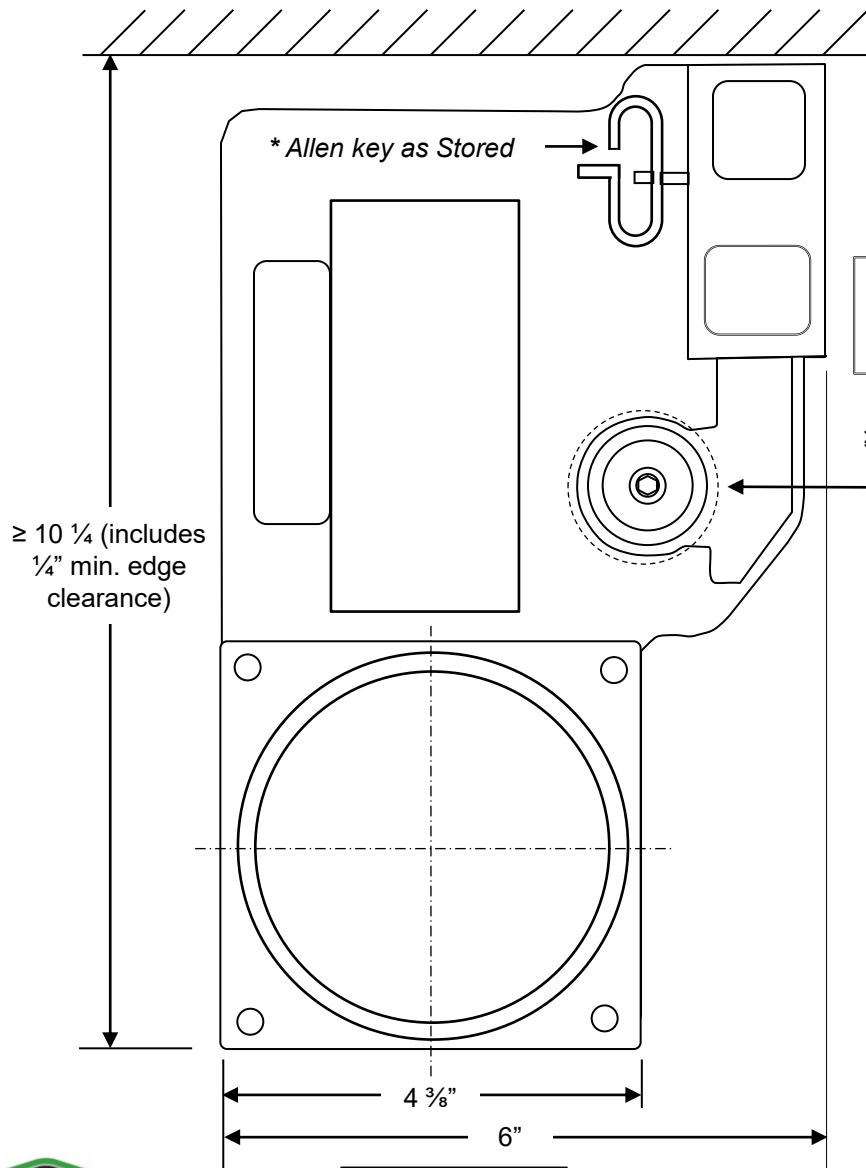

# Doc DM107 – S3VT Pro Series Valve Product and Mounting Space Dimensions

- Principal Dimensions Pg 2
- Mounting Space – 12 O'clock Orientation Pg 3
- Mounting Space – 10 O'clock or 2 O'clock Orientation Pg 4
- Size comparison with standard 3 inch manual pull valve Pg 5 and 6
- Companion Doc Information Pg 7

# Mounting Space for Vertical – 12 O'clock – Optimum Install Orientation

Not to Scale

All Dimensions in Inches

Face View

Side View

Manual override must be accessible from one or both sides

$\geq 1 \frac{1}{2}$ " OD operating circle for manual override Allen key (\* when engaged)