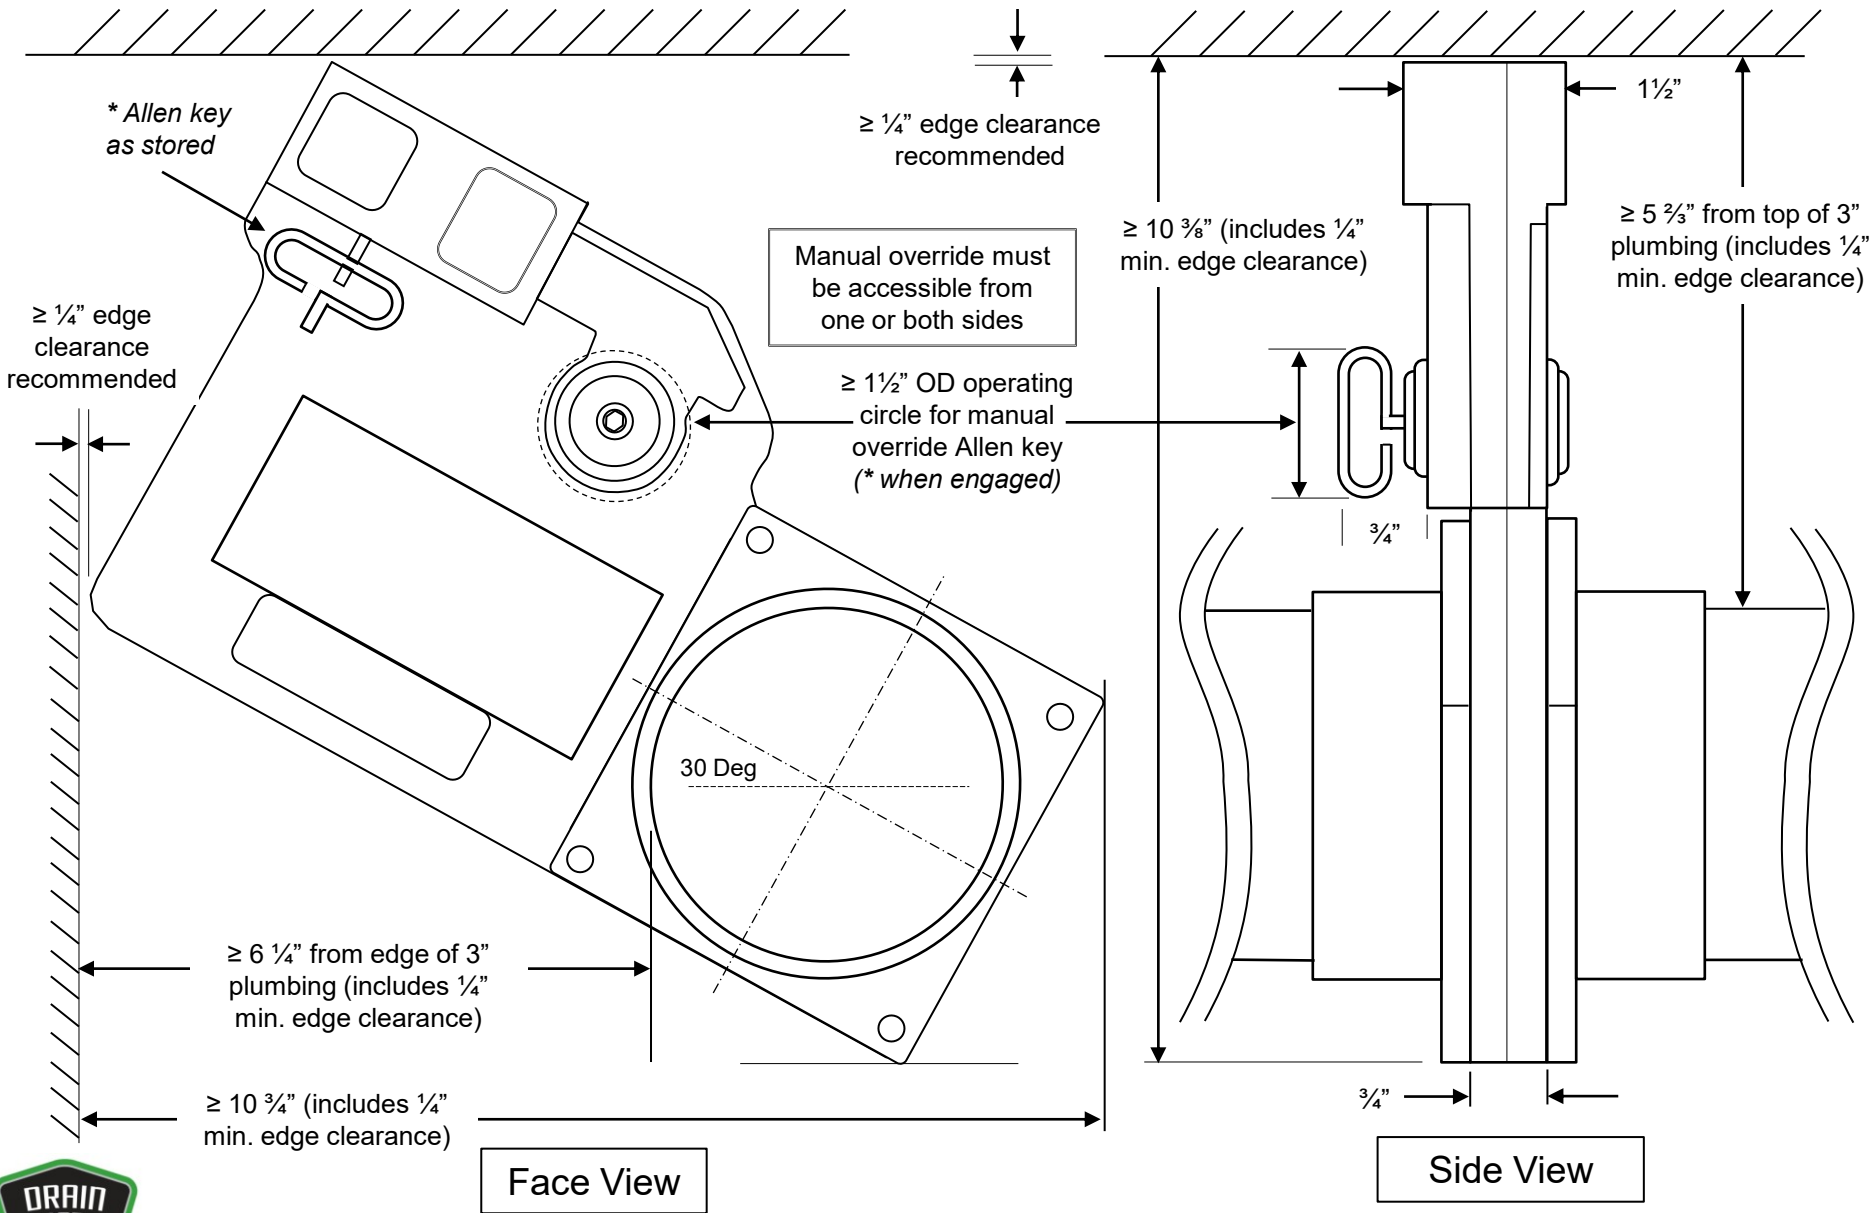

# Mounting Space for Vertical – 12 O'clock – Optimum Install Orientation

Not to Scale

All Dimensions in Inches

Face View

Side View

Manual override must be accessible from one or both sides

$\geq 1 \frac{1}{2}$ " OD operating circle for manual override Allen key (\* when engaged)

# Mounting Space for 10 O'clock or 2 O'clock – Max. Permissible Orientation

Not to Scale

All Dimensions in Inches

Face View

Side View

Questions?  
Call 1 877 787 8833