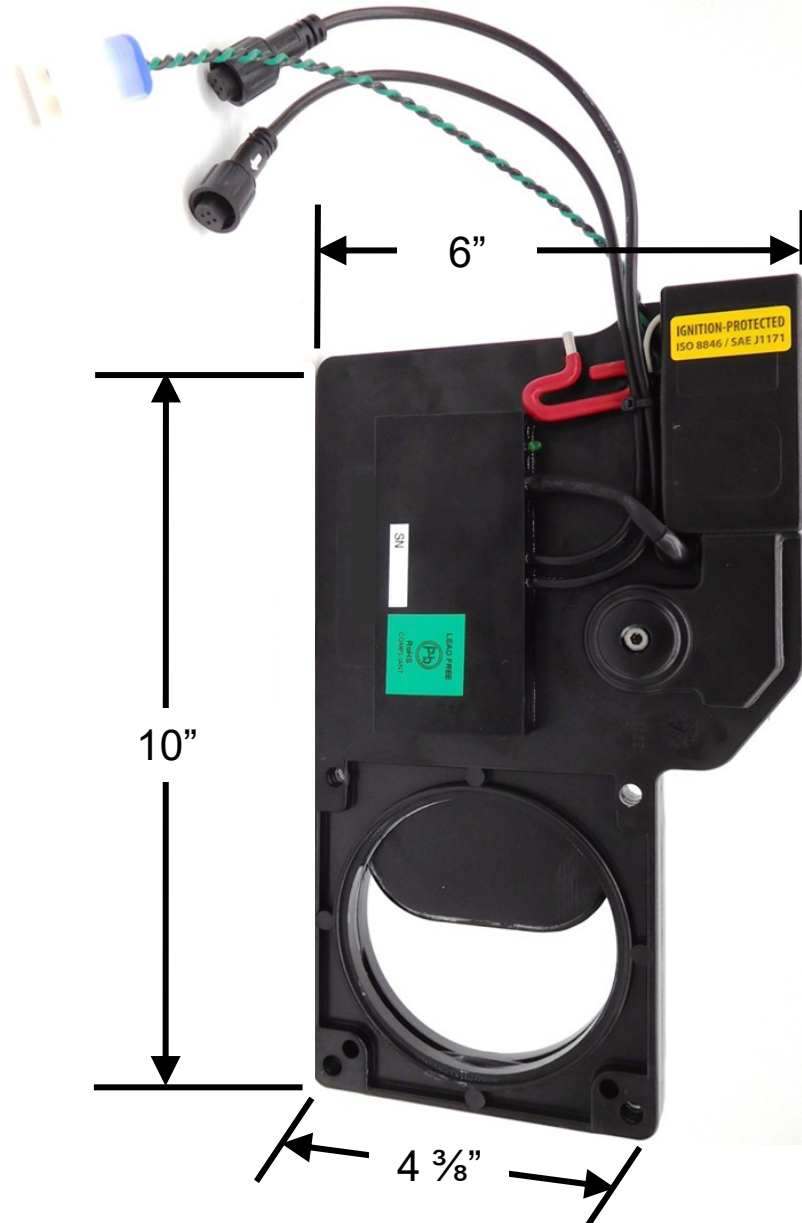

S3VT Pro Series Valve – Principal Dimensions

Questions?
Call 1 877 787 8833