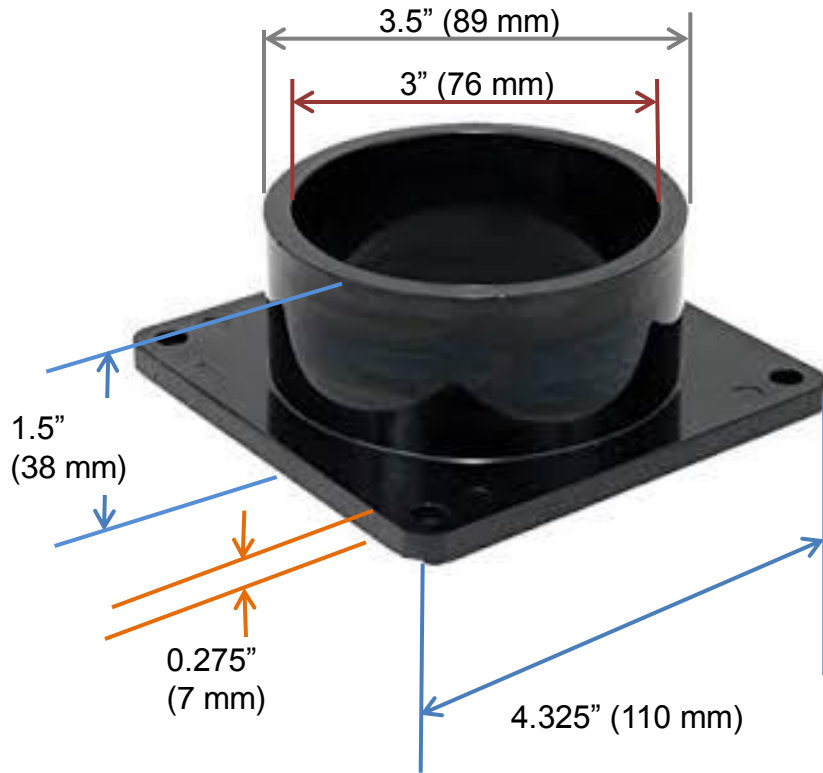

3” Spigot and Hub Flange Dimensions

- ✓ Pro-Series Valves
- ✓ Premium Valves

3" Spigot Flange

3" Hub Flange